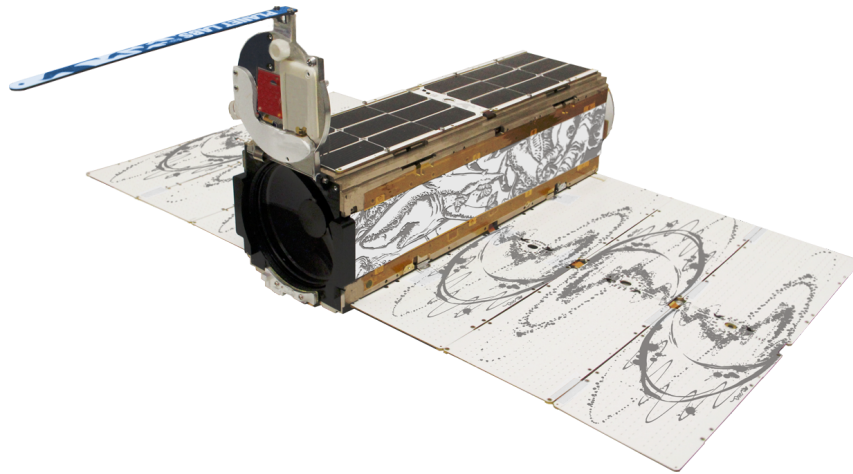

SEDS Dove Art Launch Initiative (DALI)

Planet is a San Francisco-based satellite company that has launched over 300 imaging satellites into orbit. In addition to transforming the small satellite industry, they have hosted artists in residency for much of their history, and have consistently used their satellites as a canvas for artists and creatives, with artwork being featured on over 250 individual spacecraft.

Now, SEDS-USA has teamed up with Planet to bring you the SEDS DALI competition! In this competition, SEDS students will be given the opportunity to create their own artwork to be featured on one of Planet's *Dove* satellites that will be launched into orbit!